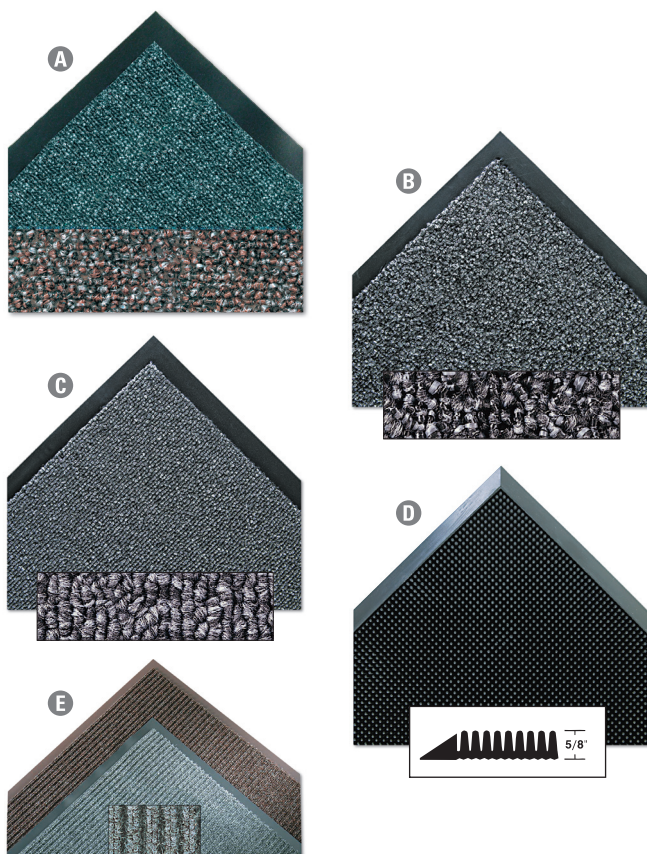

BUYING GUIDE Floor Mats

Statistics prove that an effective matting system is essential to protect floors and carpets in your entire building. By purchasing the correct mats, you can reduce maintenance costs and improve building safety. Without adequate matting: up to 24 lbs. of dirt can be tracked in by just 1,000 people in a 20-day work period; and 42% of floor finish can be removed within the first six feet of an entrance by only 1,500 people.

CHOOSE THE RIGHT SIZE

A mat that is too small will not fix the problem area you are trying to improve; a mat that is too large may cause tripping. Also, consider the thickness of the mat. If it will be used in front of a door, what kind of floor clearance will the door require?

CHOOSE THE RIGHT TYPE

Will the mat be located in a high-traffic area, a wet area or used to protect equipment and floors in an office area? Will the mat be used to lessen the fatigue of workers who stand most of the day? We have mats that can help reduce stress on the body and help reduce slips and falls. We also have wiper and scraper mats meant to catch dirt.

A – C Total Care 3-Mat System™ Keeping your building's indoor surfaces clean is as easy as 1-2-3. These mats are designed to work together at entryways with heavy foot-traffic, including those at office buildings, stores, schools, restaurants and hotels. Start outside with the Fore-Runner™ Scraper Mat. Then use the Cross-Over™ Wiper/Scraper Mat in the breezeway. The moisture-absorbent Walk-A-Way™ Wiper Mat completes the job in the foyer.

A Fore-Runner™ Outdoor Scraper Mat The tough, durable loop-twist construction of these outdoor floor mats scrapes off dirt and grit before it enters the home or office. Ideal for locations with a large number of daily visitors, including office buildings, universities, convention centers and resorts. Manufacturer's Total Confidence Warranty.

ID No.	Color	W x L	Qty.	Unit	Price	
1	CWN-FN-0035GY	Gray	36 in x 60 in	1	EA	~~78.00~~
2	CWN-FN-0046GY	Gray	48 in x 72 in	1	EA	~~124.00~~

B Cross-Over™ Indoor/Outdoor Wiper/Scraper Mat Preventing dirt and moisture from entering your home doesn't always simply require laying a standard mat—sometimes you need something extra. These crossover mats solve this problem through a combination of tightly woven loops of Olefin and polypropylene ribbon. Manufacturer's Total Confidence Warranty.

ID No.	Color	W x L	Qty.	Unit	Price	
3	CWN-CS-0035GY	Gray	36 in x 60 in	1	EA	~~90.75~~
4	CWN-CS-0046GY	Gray	48 in x 72 in	1	EA	~~145.20~~

C Walk-A-Way™ Indoor Wiper Mat The superior wiping and absorbing power of these indoor floor mats make them an ideal companion to medium/heavy traffic areas. These plush, absorbent yarn mats give you the reassurance that all outdoor dirt and debris will stay off your floors. Features superior moisture absorbency and premium Olefin continuous filament that resists crushing. Manufacturer's Total Confidence Warranty.

ID No.	Color	W x L	Qty.	Unit	Price	
5	CWN-WA-0035GY	Gray	36 in x 60 in	1	EA	~~78.00~~
6	CWN-WA-0046GY	Gray	48 in x 72 in	1	EA	~~124.00~~

D Mat-A-Dor™ Entrance Scraper Mat Want some tips for keeping your home and office free from dirt and debris? Here are 2,400 of them. That's how many shoe-cleaning rubber fingertips there are per square foot on these mats. The flexible surface also provides the comfort and qualities of an anti-fatigue mat. Beveled edges keep mat flat and reduce tripping hazard. Easy-to-clean design saves you time and energy. Manufacturer's Total Confidence Warranty. Contains 37% pre-consumer recycled content. ♻️ ♻️

ID No.	Color	W x L	Qty.	Unit	Price	
7	CWN-MASR42BK	Black	24 in x 32 in	1	EA	~~78.00~~
8	CWN-MAFG62BK	Black	36 in x 72 in	1	EA	~~254.50~~